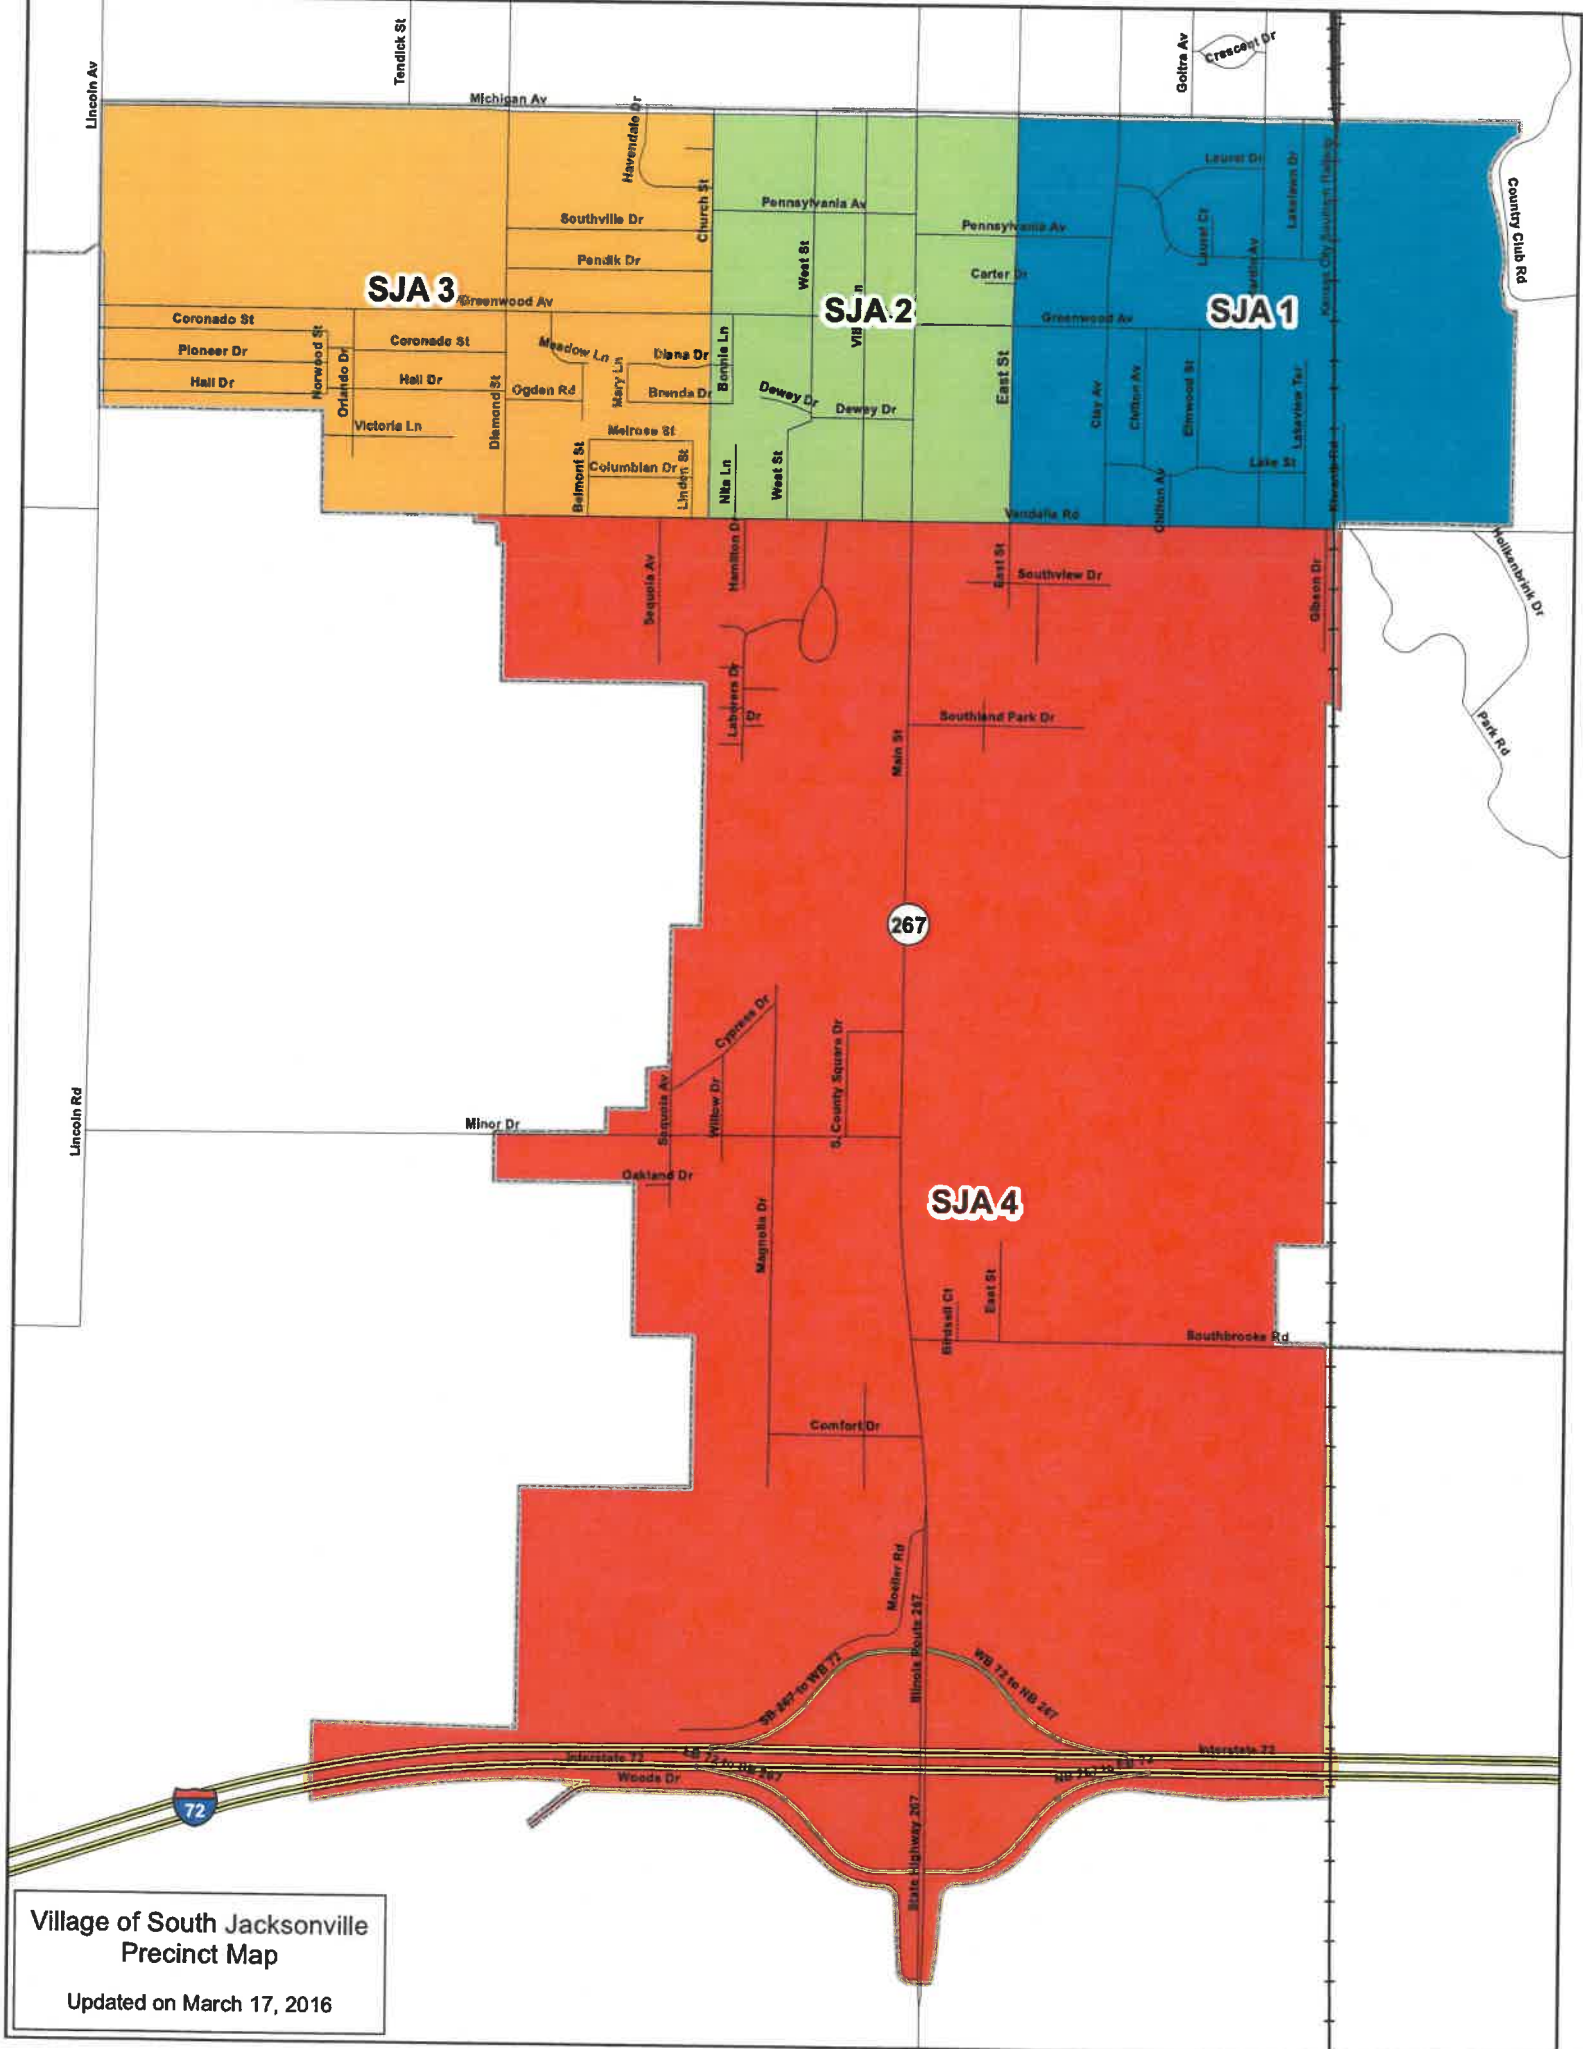

Village of South Jacksonville Zoning Map

Legend

Business	B-1	Agricultural	R/A
	B-2	Public Activity	PA
Industrial	I-1	Corporate Boundaries	(Blue dashed line)
Residential	R-1		
	R-2		
	R-3		

Map Updated on 3/17/2016

Village of South Jacksonville
Precinct Map
Updated on March 17, 2016

Village of South Jacksonville Zoning Map

Legend

Business	B-1	Agricultural	R/A
	B-2	Public Activity	PA
Industrial	I-1	Corporate Boundaries	(Dashed Blue Line)
Residential	R-1		
	R-2		
	R-3		

Map Updated on 3/17/2016